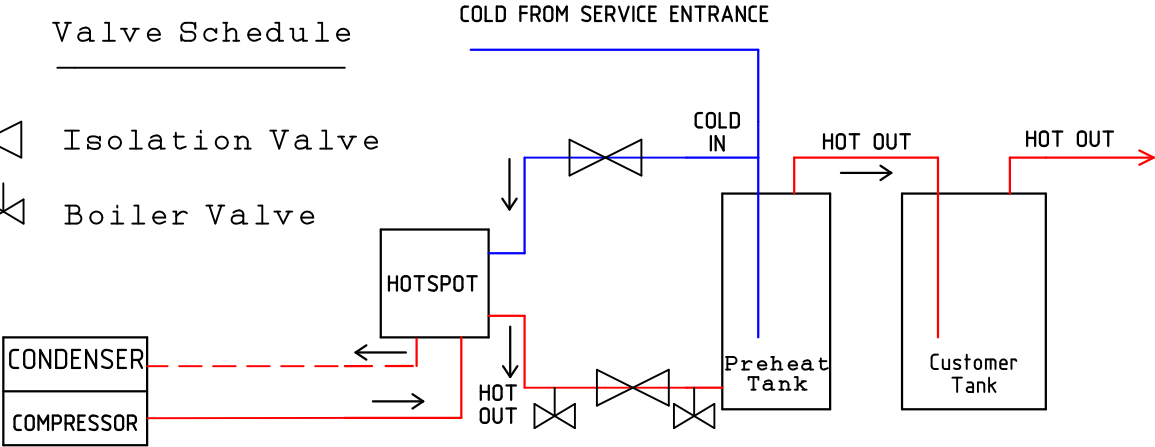

REVISION HISTORY			
REV	DESCRIPTION	DATE	APPROVED
A	Single HE	1/12/2011	

Valve Schedule

-  Isolation Valve
-  Boiler Valve

DESIGNED BY	JHW		
DRAWN BY	JHW		
CHECKED BY	PJS	TITLE	
APPROVED BY	MES	Single Unit with Customer Tank and Preheat Tank	
OTHER APPROVALS		SIZE	CAGE CODE
CAD FILE NAME		Sz	Cge Cd
		DRAWING NO.	Drawing No.
		SCALE	Scale
		SHEET	Sht OF Total